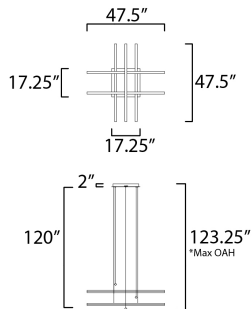

PRODUCT DESCRIPTION

Minimalist batons of extruded Black aluminum are fitted with V shaped acrylic diffusers for a wider beam of light. They can be arranged in numerous configurations allowing creativity and design of your own unique sculpture.

*max overall height

MEASUREMENTS

- DIMENSION : 47.5" L x 47.5" W x 17.25" H
- MAX OAH : 123.25" OAH
- CANOPY : 17.25" W x 1.75" H x 17.25" L
- HANGING WEIGHT : 13 lb

LAMPING

- INPUT VOLTAGE : 120V
- LUMENS : 6,720 Rated (4,320 Del.)
- BULB : 5 x 18W LED PCB Integrated , 96W Total
- BULB INCLUDED : (Integrated)
- DIMMABLE : ELV or Triac CL
- CRI : 80 CRI
- COLOR_TEMP : 3000K

FINISHES OPTION

- Black (BK)

MATERIAL

Aluminum, Steel, Acrylic

RATINGS

cETLus
Dry Location

ADDITIONAL

SLOPE: 90
RATED LIFE 30000 Hours
OPERATING TEMPERATURE:
-20°C (-4°F), 40°C (104°F)